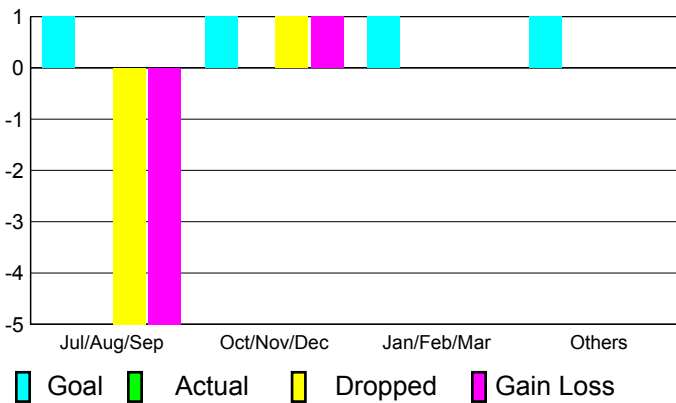

2010-2011 GMT Reports for District (or Undistricted) **District 118 E**

GMT: **HOWARD PATRICK LEE**

Location: **TURKEY**

GMT CA: **4**

CLUBS

**Club Results
2010-2011**

**Clubs
2009-2010**

Month	New Club Goal	Actual New Clubs	Actual Dropped Clubs	Gain/Loss of Clubs	Gain/Loss of Clubs
Jul/Aug/Sep	1	0	-5	-5	0
Oct/Nov/Dec	1	0	1	1	0
Jan/Feb/Mar	1	0	0	0	0
Apr/May/June	1	0	0	0	-1
Totals	4	0	-4	-4	-1

Club Results 2010-2011

Goal, New, Dropped, Gain/Loss

Comparison of Club Gain/Loss

Current Year Compared to the Previous Year

YTD Status Quo Clubs 2010-2011

Status Quo Clubs Compared to Status Quo Members

MEMBERSHIP

**Membership Results
2010-2011**

**Membership
2009-2010**

Month	Net Memb Goal	Actual New Memb	Actual Dropped Memb	Gain/Loss of Memb	Gain/Loss of Memb
Jul/Aug/Sep	15	29	-128	-99	-16
Oct/Nov/Dec	20	71	-69	2	-36
Jan/Feb/Mar	20	16	-5	11	19
Apr/May/June	15	55	-72	-17	-60
Totals	70	171	-274	-103	-93