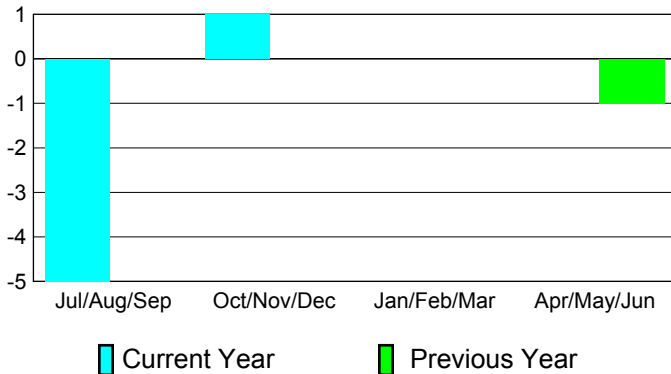

2010-2011 GMT Reports for District (or Undistricted) **District 118 E**

GMT: **HOWARD PATRICK LEE**

Location: **TURKEY**

GMT CA: **4**

CLUBS

**Club Results
2010-2011**

**Clubs
2009-2010**

Month	New Club Goal	Actual New Clubs	Actual Dropped Clubs	Gain/Loss of Clubs	Gain/Loss of Clubs
Jul/Aug/Sep	1	0	-5	-5	0
Oct/Nov/Dec	1	0	1	1	0
Jan/Feb/Mar	1	0	0	0	0
Apr/May/June	1	0	0	0	-1
Totals	4	0	-4	-4	-1

Club Results 2010-2011

Goal, New, Dropped, Gain/Loss

Comparison of Club Gain/Loss

Current Year Compared to the Previous Year

YTD Status Quo Clubs 2010-2011

Status Quo Clubs Compared to Status Quo Members

MEMBERSHIP