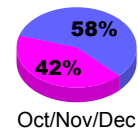

**Membership Results
2010-2011**

**Membership
2009-2010**

Month	Net Memb Goal	Actual New Memb	Actual Dropped Memb	Gain/Loss of Memb	Gain/Loss of Memb
Jul/Aug/Sep	15	29	-128	-99	-16
Oct/Nov/Dec	20	71	-69	2	-36
Jan/Feb/Mar	20	16	-5	11	19
Apr/May/June	15	55	-72	-17	-60
Totals	70	171	-274	-103	-93

Membership Results 2010-2011

Goal, New, Dropped, Gain/Loss

Comparison of Membership Gain/Loss

Current Year Compared to the Previous Year

Gender Comparison 2010-2011

Jul/Aug/Sep

Oct/Nov/Dec

Jan/Feb/Mar

Apr/May/June

Male

Female