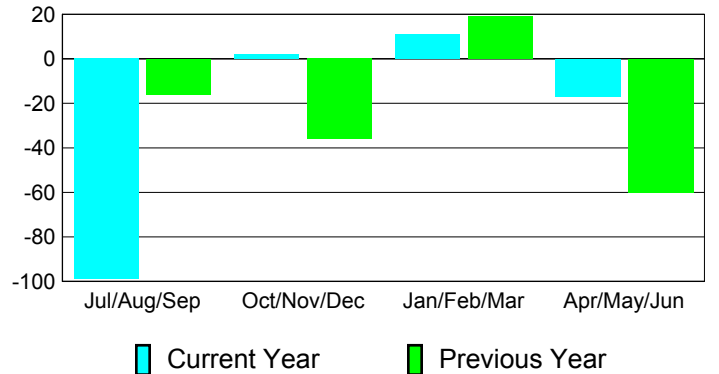

**Membership Results
2010-2011**

**Membership
2009-2010**

Month	Net Memb Goal	Actual New Memb	Actual Dropped Memb	Gain/Loss of Memb	Gain/Loss of Memb
Jul/Aug/Sep	15	29	-128	-99	-16
Oct/Nov/Dec	20	71	-69	2	-36
Jan/Feb/Mar	20	16	-5	11	19
Apr/May/June	15	55	-72	-17	-60
Totals	70	171	-274	-103	-93

Membership Results 2010-2011

Goal, New, Dropped, Gain/Loss

Comparison of Membership Gain/Loss

Current Year Compared to the Previous Year

Gender Comparison 2010-2011

Jul/Aug/Sep

Oct/Nov/Dec

Jan/Feb/Mar