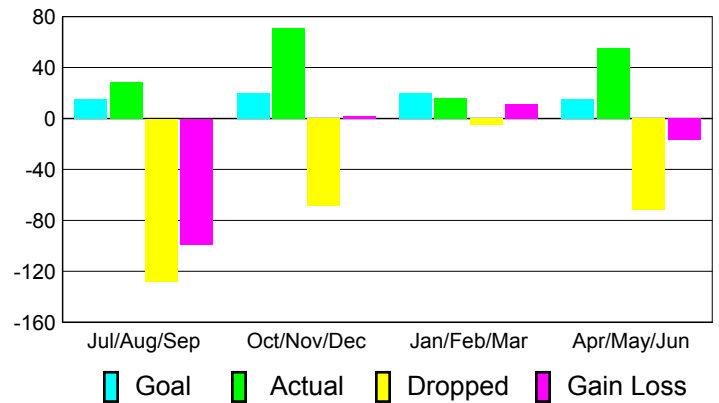

Membership Results 2010-2011

Goal, New, Dropped, Gain/Loss

Comparison of Membership Gain/Loss

Current Year Compared to the Previous Year